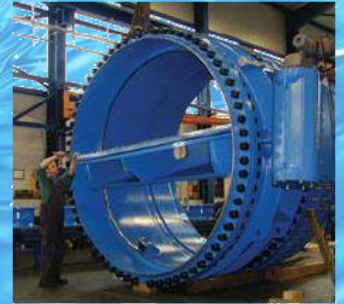

**Products --** PE and Ductile Iron Pipe, PE and Ductile Iron Fittings, Gate Valves, Butterfly Valves, Ball Valves, Plug Valves, Knife Gate Valves, Steel Penstocks, Air Valves, Check Valves, Control Valves, Couplings and Clamps.